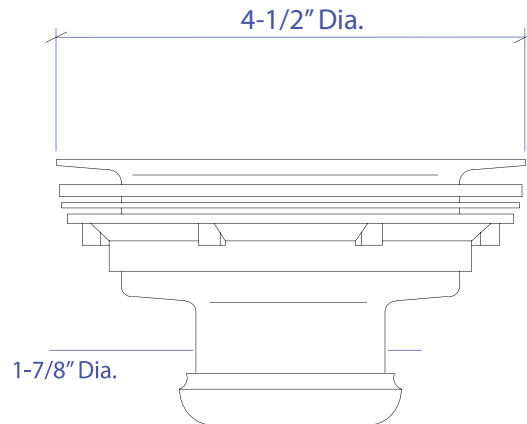

PROJECT INFORMATION			
Project			
Date	/ /	QTY	
Specifier			
Contact			
Note			

ACCESSORIES