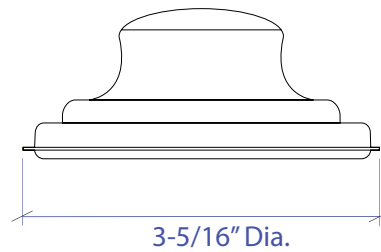

DISPOSAL COLLAR MDC-101SB

- **FEATURES**
Stainless Steel Construction
Removable Stopper
- **TECHNICAL INFORMATION**
Intended for sink installation with 3-1/2" outlet
- **FINISHES**
Satin Brushed stainless steel

3-3/8" Dia.

PROJECT INFORMATION			
Project			
Date	/	/	QTY
Specifier			
Contact			
Note			

ACCESSORIES