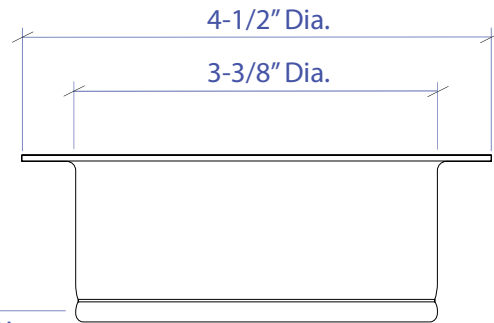

DISPOSAL COLLAR MDC-101SB

- **FEATURES**
Stainless Steel Construction
Removable Stopper
- **TECHNICAL INFORMATION**
Intended for sink installation with 3-1/2" outlet
- **FINISHES**
Satin Brushed stainless steel

3-3/8" Dia.

PROJECT INFORMATION			
Project			
Date	/	/	QTY
Specifier			
Contact			
Note			

ACCESSORIES