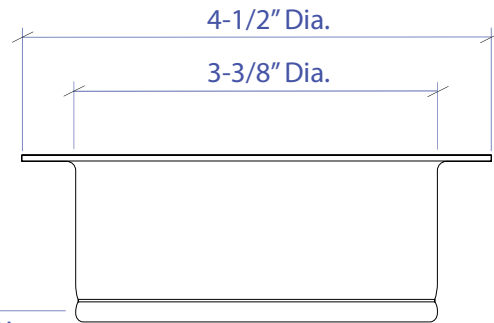

# DISPOSAL COLLAR MDC-101GPSB

- FEATURES**  
 Stainless Steel Construction  
 Removable Stopper
- TECHNICAL INFORMATION**  
 Intended for sink installation with 3-1/2" outlet
- FINISHES**  
 Graphite PVD Satin Brushed stainless steel

3-3/8" Dia.

PROJECT INFORMATION			
Project			
Date	/	/	QTY
Specifier			
Contact			
Note			

ACCESSORIES