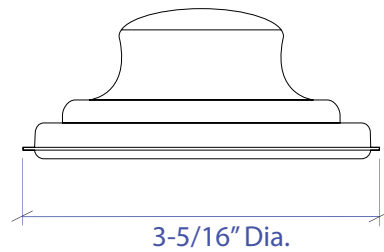

# DISPOSAL COLLAR MDC-101GPSB

- FEATURES**  
 Stainless Steel Construction  
 Removable Stopper
- TECHNICAL INFORMATION**  
 Intended for sink installation with 3-1/2" outlet
- FINISHES**  
 Graphite PVD Satin Brushed stainless steel

3-3/8" Dia.

PROJECT INFORMATION			
Project			
Date	/	/	QTY
Specifier			
Contact			
Note			

ACCESSORIES