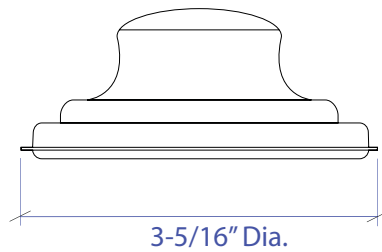

DISPOSAL COLLAR MDC-101GDSB

- FEATURES**
 Stainless Steel Construction
 Removable Stopper
- TECHNICAL INFORMATION**
 Intended for sink installation with 3-1/2" outlet
- FINISHES**
 Gold PVD Satin Brushed stainless steel

3-3/8" Dia.

PROJECT INFORMATION			
Project			
Date	/ /	QTY	
Specifier			
Contact			
Note			

ACCESSORIES