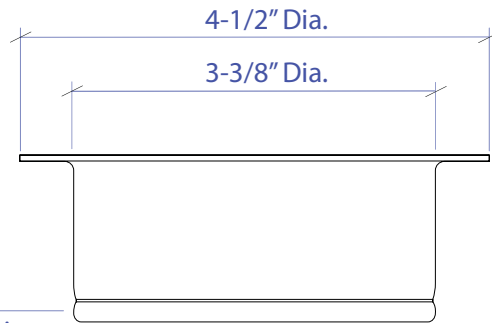

DISPOSAL COLLAR MDC-101GDSB

- FEATURES**
 Stainless Steel Construction
 Removable Stopper
- TECHNICAL INFORMATION**
 Intended for sink installation with 3-1/2" outlet
- FINISHES**
 Gold PVD Satin Brushed stainless steel

3-3/8" Dia.

PROJECT INFORMATION			
Project			
Date	/ /	QTY	
Specifier			
Contact			
Note			

ACCESSORIES