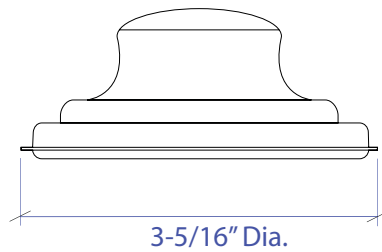

DISPOSAL COLLAR MDC-101RGSB

- FEATURES**
 Stainless Steel Construction
 Removable Stopper
- TECHNICAL INFORMATION**
 Intended for sink installation with 3-1/2" outlet
- FINISHES**
 Rose Gold PVD Satin Brushed stainless steel

3-3/8" Dia.

PROJECT INFORMATION			
Project			
Date	/	/	QTY
Specifier			
Contact			
Note			

ACCESSORIES