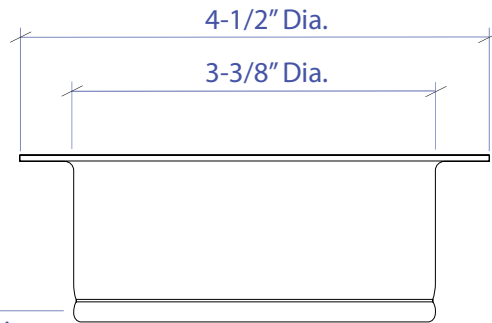

DISPOSAL COLLAR MDC-101RGSB

- FEATURES**
 Stainless Steel Construction
 Removable Stopper
- TECHNICAL INFORMATION**
 Intended for sink installation with 3-1/2" outlet
- FINISHES**
 Rose Gold PVD Satin Brushed stainless steel

3-3/8" Dia.

PROJECT INFORMATION			
Project			
Date	/	/	QTY
Specifier			
Contact			
Note			

ACCESSORIES