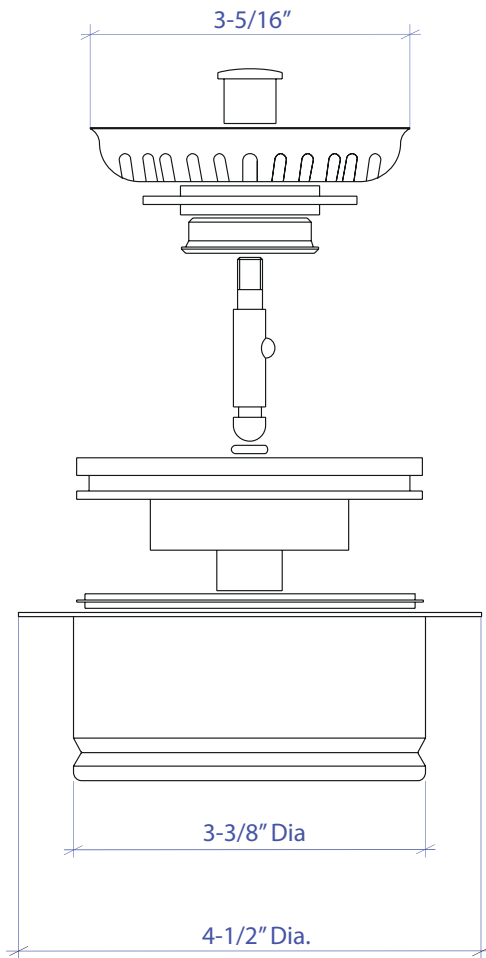

PROJECT INFORMATION			
Project			
Date	/ /	QTY	
Specifier			
Contact			
Note			

ACCESSORIES