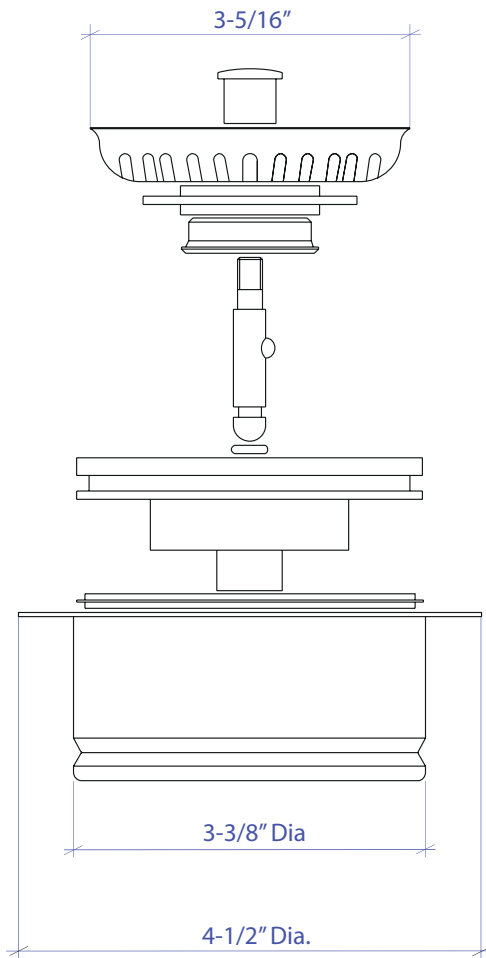

PROJECT INFORMATION			
Project			
Date	/	/	QTY
Specifier			
Contact			
Note			

ACCESSORIES