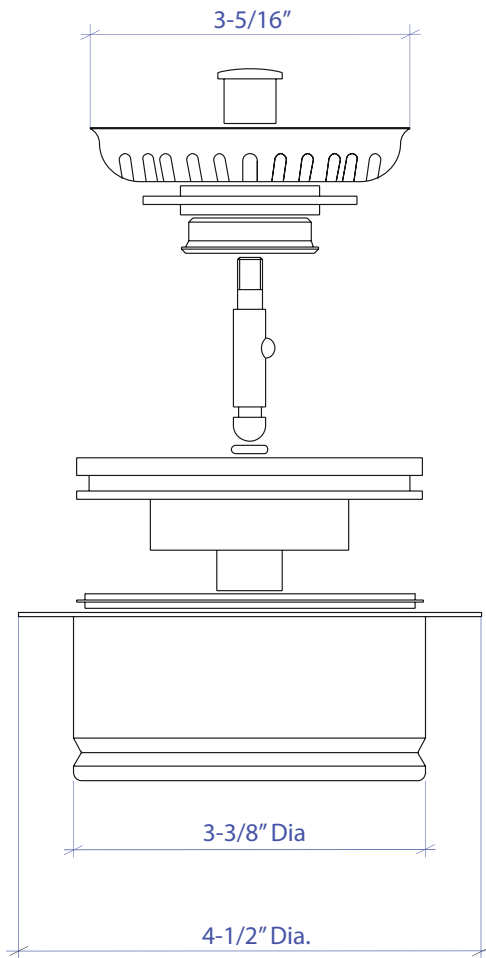

PROJECT INFORMATION			
Project			
Date	/ /	QTY	
Specifier			
Contact			
Note			

ACCESSORIES