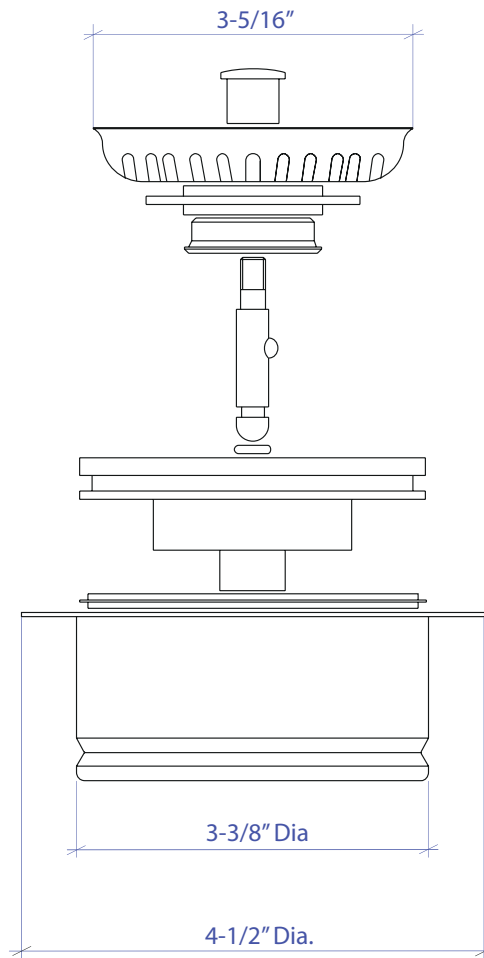

# DISPOSAL COLLAR MDC-102RGSB

- FEATURES**  
 Stainless Steel Construction  
 Removable Stopper  
 Removable Basket Strainer
- TECHNICAL INFORMATION**  
 Intended for sink installation with 3-1/2" outlet
- FINISHES**  
 Rose Gold PVD Satin Brushed stainless steel