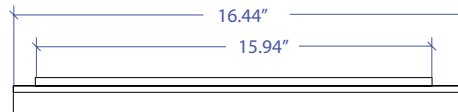

CUTTING BOARD MWCB-651GPBB

• FEATURES

Stainless Steel Construction
Removable Cutting Board

• TECHNICAL INFORMATION

Dimension: 16.44" L x 14.99" W
Thickness: 0.24"
Corner: 0.5" Round

• FINISHES

Graphite PVD Satin Brushed Stainless Steel
Natural Bamboo