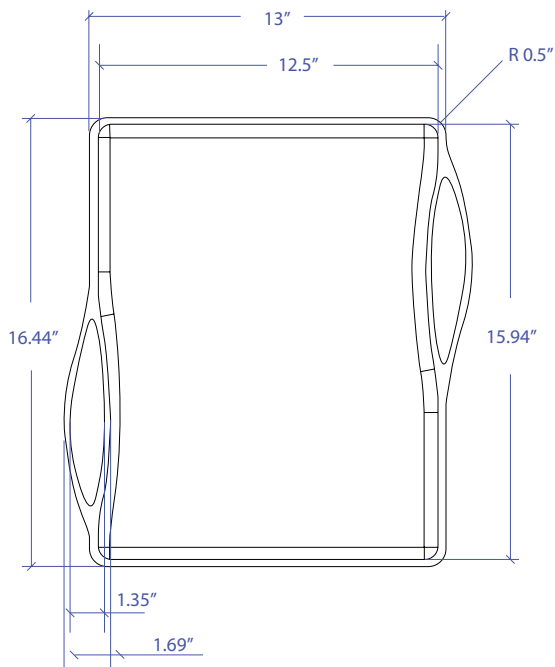

CUTTING BOARD MWCB-651GPBB

• FEATURES

Stainless Steel Construction
Removable Cutting Board

• TECHNICAL INFORMATION

Dimension: 16.44" L x 14.99" W
Thickness: 0.24"
Corner: 0.5" Round

• FINISHES

Graphite PVD Satin Brushed Stainless Steel
Natural Bamboo