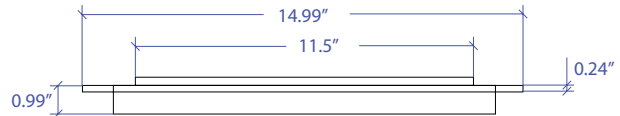

CUTTING BOARD MWCB-651GPBB

• FEATURES

Stainless Steel Construction
Removable Cutting Board

• TECHNICAL INFORMATION

Dimension: 16.44" L x 14.99" W
Thickness: 0.24"
Corner: 0.5" Round

• FINISHES

Graphite PVD Satin Brushed Stainless Steel
Natural Bamboo