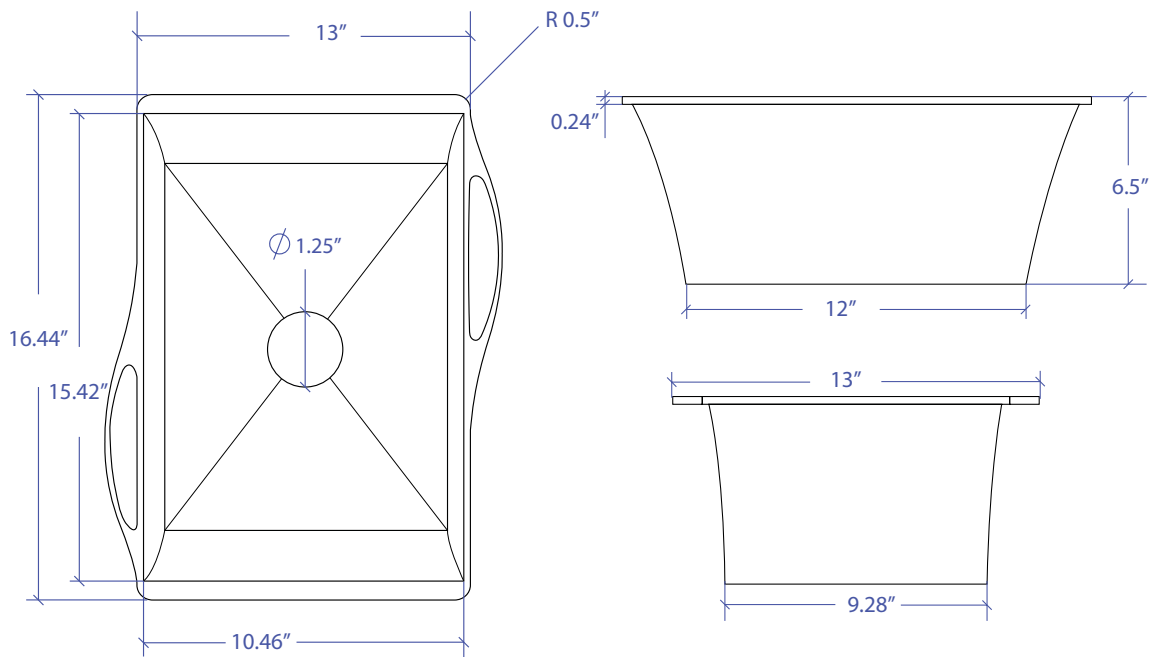

PROJECT INFORMATION

Project			
Date	/	/	QTY
Specifier			
Contact			
Note