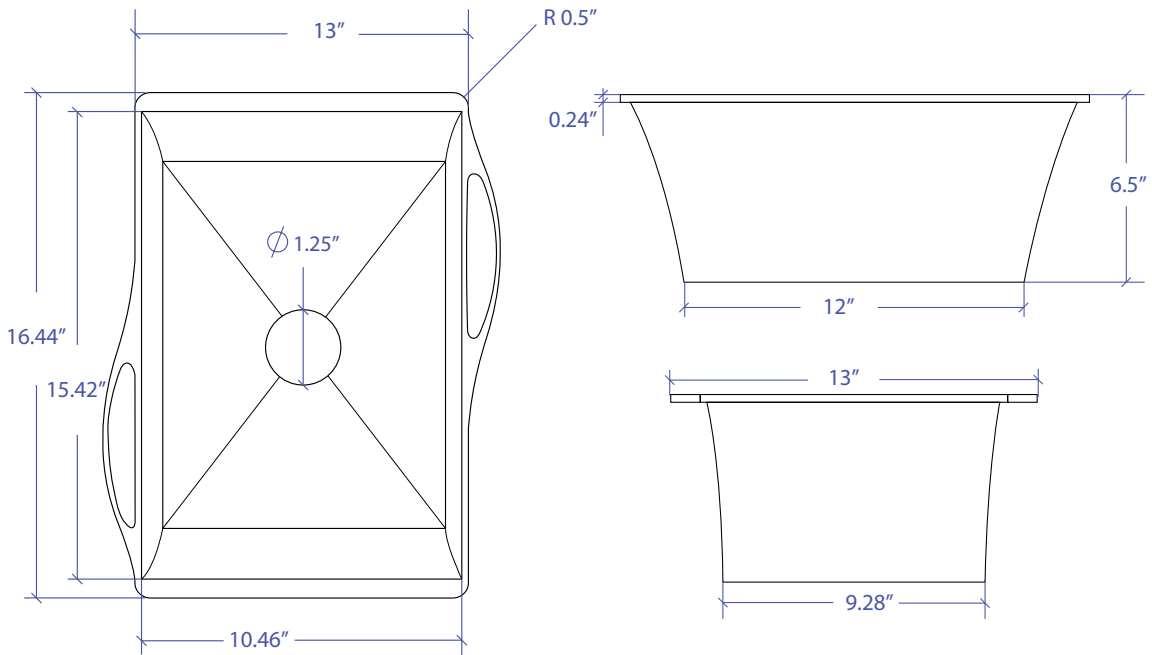

PROJECT INFORMATION

Project			
Date	/	/	QTY
Specifier			
Contact			
Note