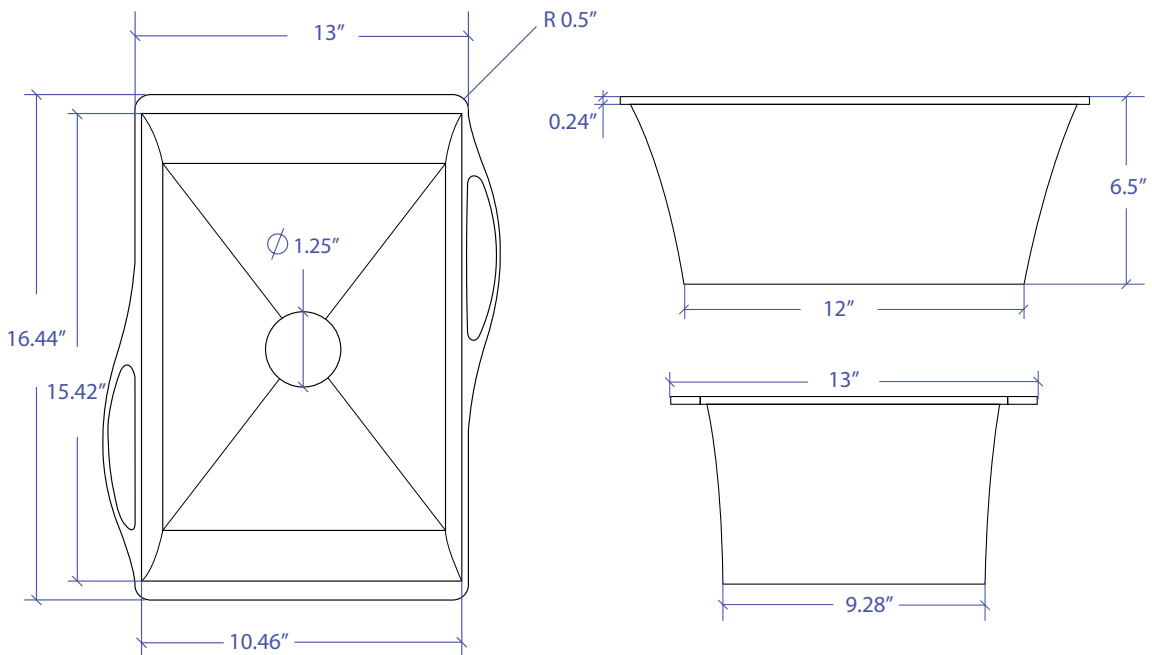

PROJECT INFORMATION

Project			
Date	/ /	QTY	
Specifier			
Contact			
Note