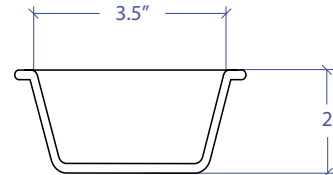

PROJECT INFORMATION

Project			
Date	/	/	QTY
Specifier			
Contact			
Note