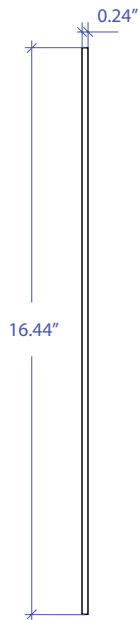

BAIN MARIE MWBM-651GDSB

• FEATURES

- 4 x 3.5" Borosilicate Glass Bowl With Cover
- 2 x 4.25" Borosilicate Glass Bowl With Cover
- 1 x Stainless Steel Tray

• TECHNICAL INFORMATION

- Tray: 0.24" 304 Stainless Steel Construction
- Glass Bowl: Borosilicate Glass

• FINISHES

- Tray: Gold PVD Satin Brushed
- Glass Bowl: Clear

PROJECT INFORMATION

Project			
Date	/	/	QTY
Specifier			
Contact			
Note			