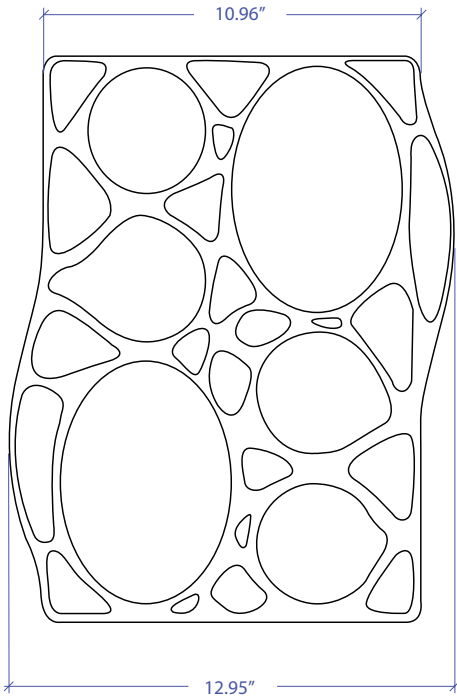

BAIN MARIE MWBM-651GDSB

• FEATURES

- 4 x 3.5" Borosilicate Glass Bowl With Cover
- 2 x 4.25" Borosilicate Glass Bowl With Cover
- 1 x Stainless Steel Tray

• TECHNICAL INFORMATION

- Tray: 0.24" 304 Stainless Steel Construction
- Glass Bowl: Borosilicate Glass

• FINISHES

- Tray: Gold PVD Satin Brushed
- Glass Bowl: Clear

PROJECT INFORMATION

Project			
Date	/	/	QTY
Specifier			
Contact			
Note			