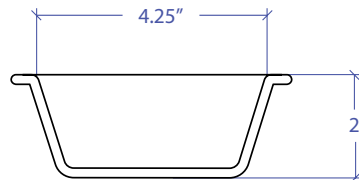

PROJECT INFORMATION

Project			
Date	/	/	QTY
Specifier			
Contact			
Note