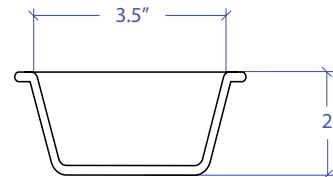

PROJECT INFORMATION			
Project			
Date	/ /	QTY	
Specifier			
Contact			
Note