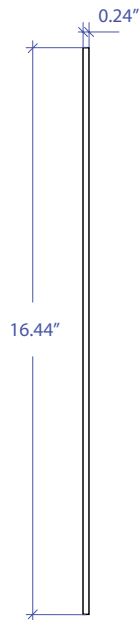

## • FEATURES

- 4 x 3.5" Borosilicate Glass Bowl With Cover
- 2 x 4.25" Borosilicate Glass Bowl With Cover
- 1 x Stainless Steel Tray

## • TECHNICAL INFORMATION

- Tray: 0.24" 304 Stainless Steel Construction
- Glass Bowl: Borosilicate Glass

## • FINISHES

- Tray: Graphite PVD Satin Brushed
- Glass Bowl: Clear

PROJECT INFORMATION			
Project			
Date	/ /	QTY	
Specifier			
Contact			
Note			