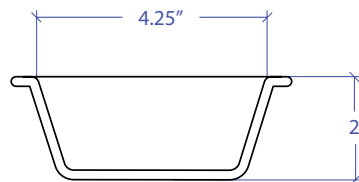

PROJECT INFORMATION			
Project			
Date	/ /	QTY	
Specifier			
Contact			
Note