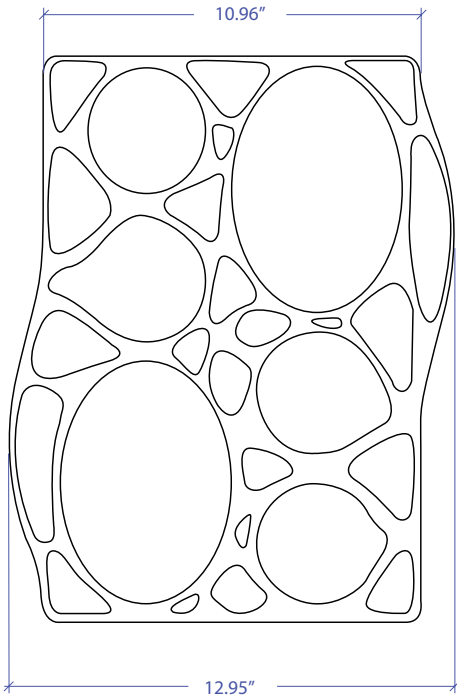

PROJECT INFORMATION			
Project			
Date	/ /	QTY	
Specifier			
Contact			
Note