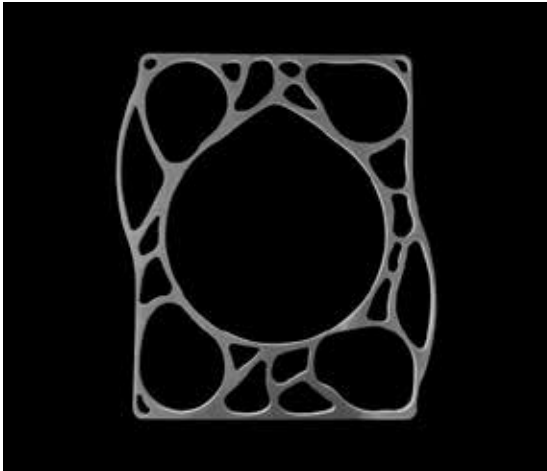

SALAD MIXER MWSM-651SB

• FEATURES

- 4 x 3.5" Borosilicate Glass Bowl With Cover
- 1 x 10" Stainless Steel Mixing Bowl
- 1 x Stainless Steel Tray

• TECHNICAL INFORMATION

- Tray: 0.24" 304 Stainless Steel Construction
- Glass Bowl: Borosilicate Glass
- Mixing Bowl: 304 Stainless Steel