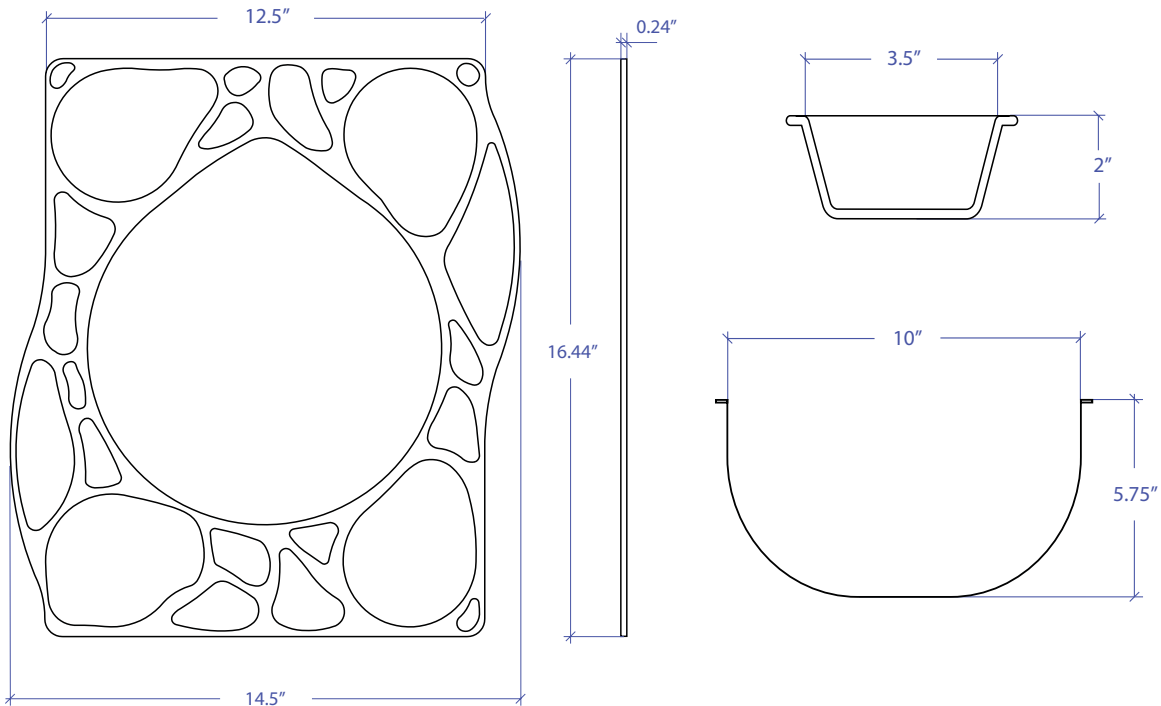

SALAD MIXER MWSM-651SB

• FEATURES

- 4 x 3.5" Borosilicate Glass Bowl With Cover
- 1 x 10" Stainless Steel Mixing Bowl
- 1 x Stainless Steel Tray

• TECHNICAL INFORMATION

- Tray: 0.24" 304 Stainless Steel Construction
- Glass Bowl: Borosilicate Glass
- Mixing Bowl: 304 Stainless Steel

• FINISHES

- Tray: Satin Brushed
- Glass Bowl: Clear
- Mixing Bowl: Polished

PROJECT INFORMATION

Project			
Date	/	/	QTY
Specifier			
Contact			
Note			