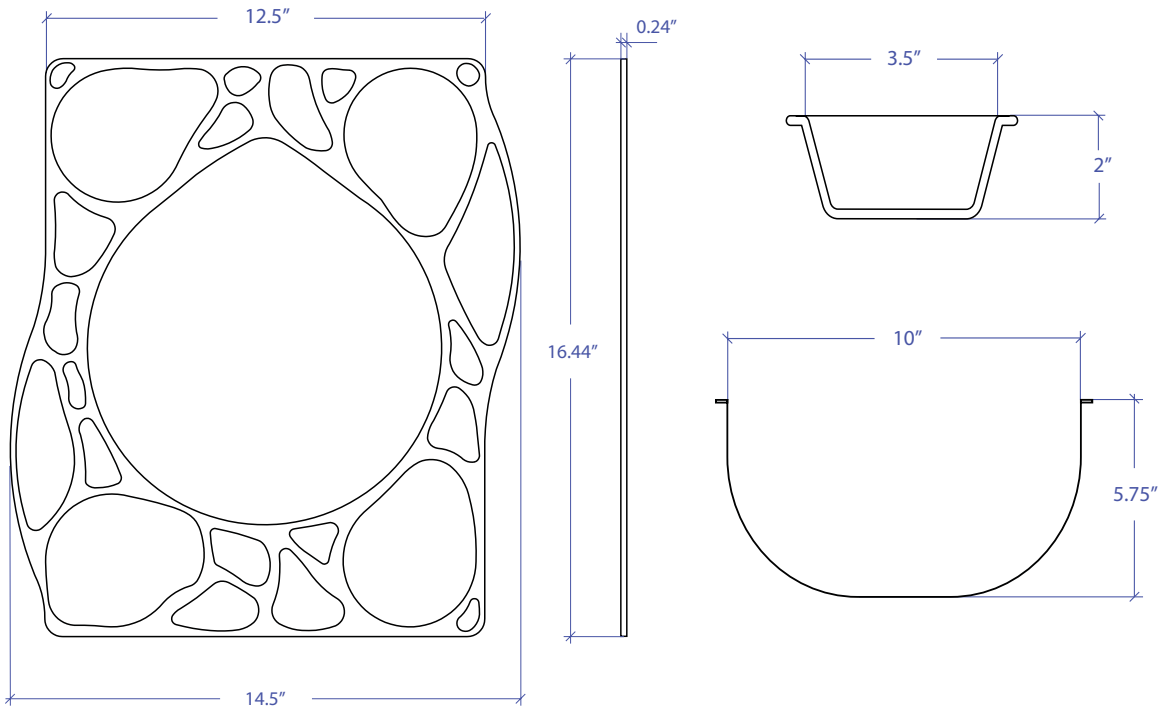

SALAD MIXER MWSM-651GDSB

• FEATURES

- 4 x 3.5" Borosilicate Glass Bowl With Cover
- 1 x 10" Stainless Steel Mixing Bowl
- 1 x Stainless Steel Tray

• TECHNICAL INFORMATION

- Tray: 0.24" 304 Stainless Steel Construction
- Glass Bowl: Borosilicate Glass
- Mixing Bowl: 304 Stainless Steel

• FINISHES

- Tray: Gold PVD Satin Brushed
- Glass Bowl: Clear
- Mixing Bowl: Polished

PROJECT INFORMATION			
Project			
Date	/ /	QTY	
Specifier			
Contact			
Note			

ACCESSORIES