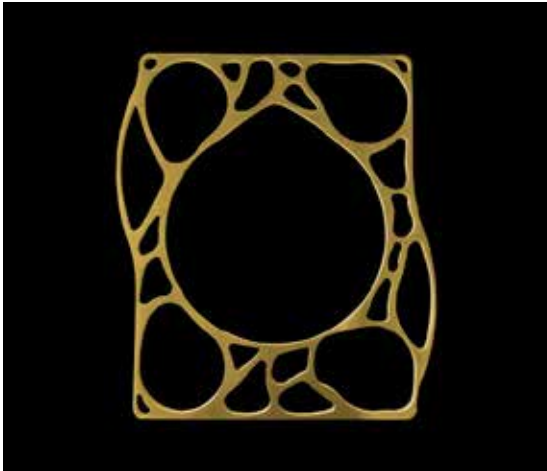

SALAD MIXER MWSM-651GDSB

• FEATURES

- 4 x 3.5" Borosilicate Glass Bowl With Cover
- 1 x 10" Stainless Steel Mixing Bowl
- 1 x Stainless Steel Tray

• TECHNICAL INFORMATION

- Tray: 0.24" 304 Stainless Steel Construction
- Glass Bowl: Borosilicate Glass
- Mixing Bowl: 304 Stainless Steel

• FINISHES

- Tray: Gold PVD Satin Brushed
- Glass Bowl: Clear
- Mixing Bowl: Polished

PROJECT INFORMATION			
Project			
Date	/ /	QTY	
Specifier			
Contact			
Note			

ACCESSORIES