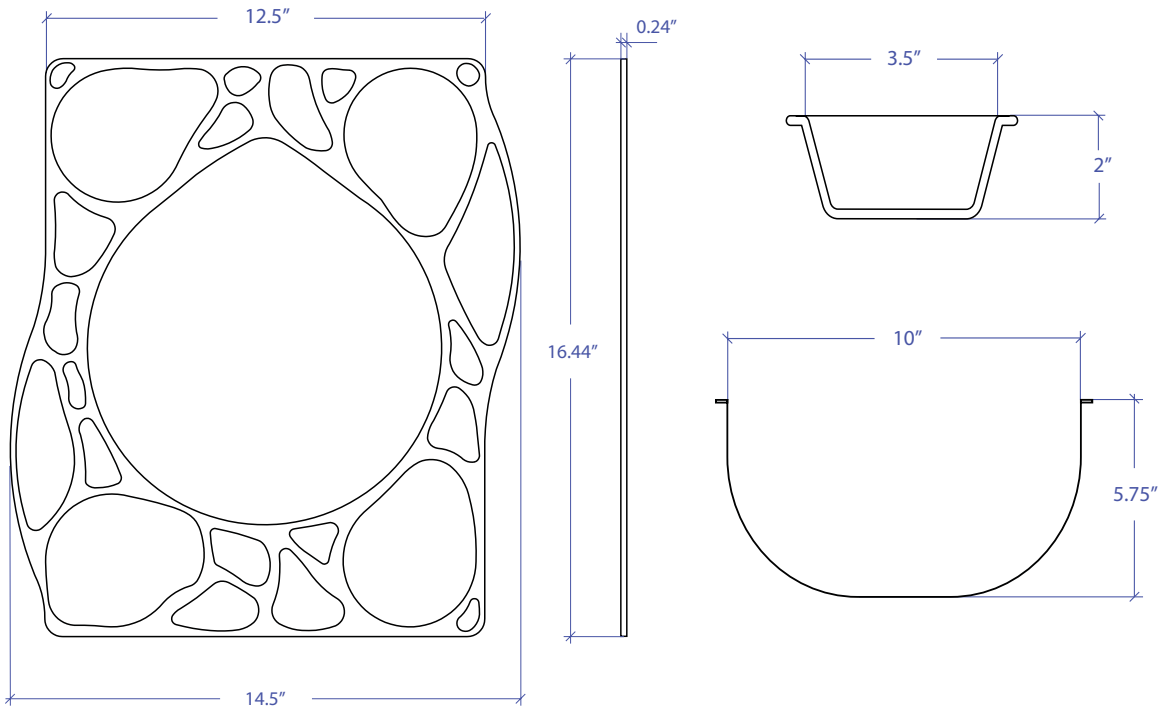

PROJECT INFORMATION

Project			
Date	/	/	QTY
Specifier			
Contact			
Note