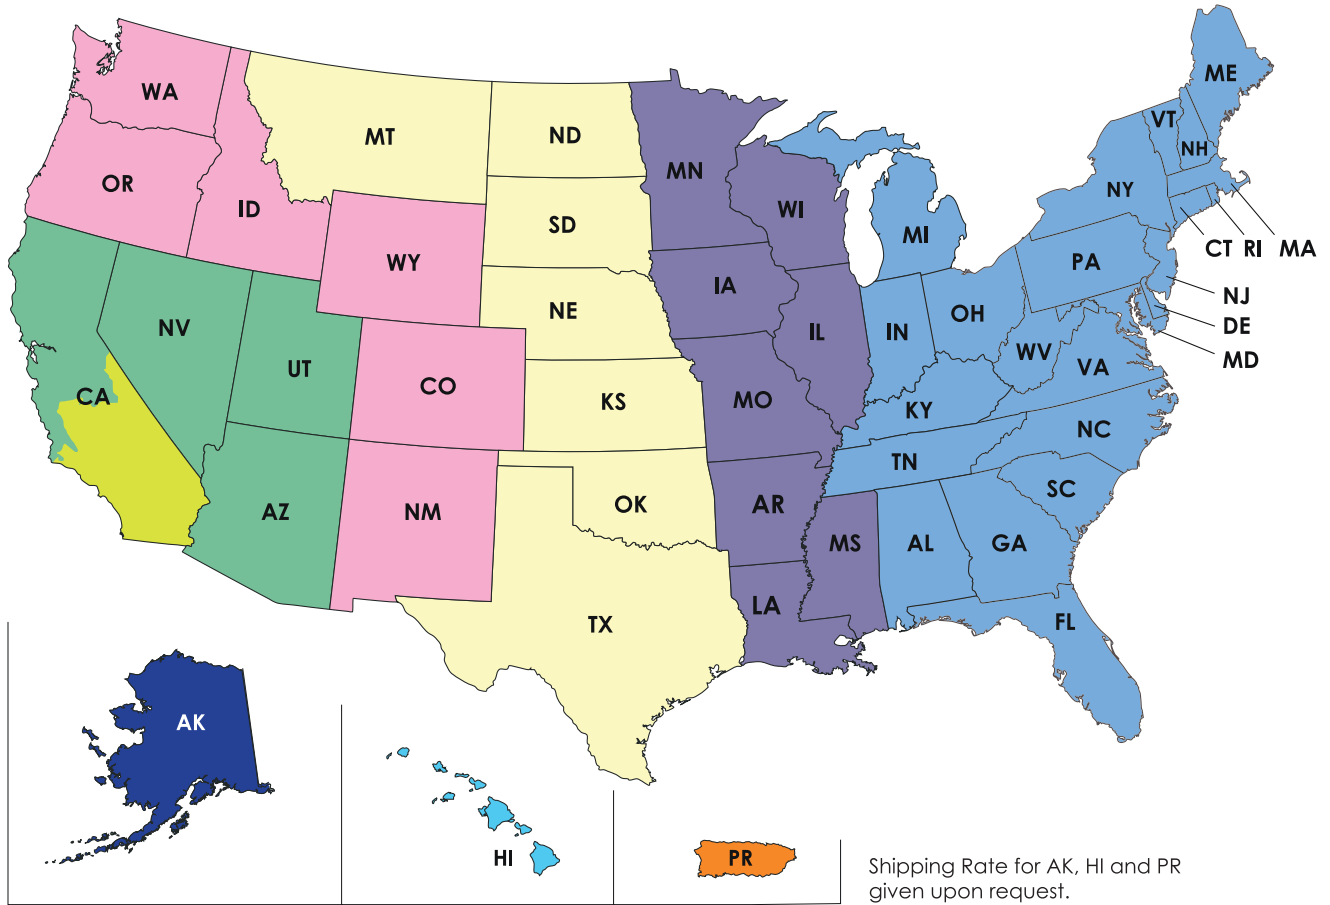

MILA INTERNATIONAL DOMESTIC SHIPPING CATEGORY

Key

S&H fee are based on UPS dimensional weight calculations.

	COMMERCIAL					
AX	\$210	\$220	\$230	\$240	\$250	\$260
A++	\$100	\$105	\$110	\$120	\$125	\$140
A+	\$70	\$80	\$85	\$95	\$100	\$110
A	\$60	\$70	\$75	\$80	\$85	\$90
B	\$50	\$60	\$70	\$75	\$80	\$85
C	\$45	\$55	\$60	\$65	\$70	\$75
D	\$40	\$45	\$50	\$55	\$60	\$65
E	\$30	\$35	\$40	\$40	\$45	\$50
F	\$20	\$25	\$25	\$30	\$30	\$35
G	\$15	\$16	\$17	\$17	\$17	\$18