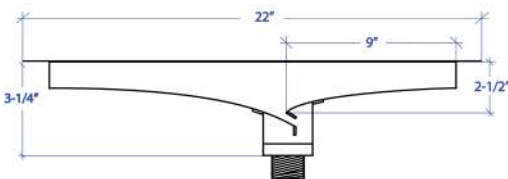

PROJECT INFORMATION			
Project			
Date	/	/	QTY
Specifier			
Contact			
Note			

BATHROOM UNDER-MOUNT