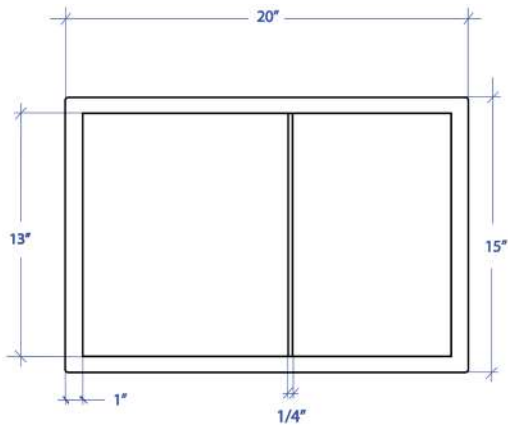

PROJECT INFORMATION			
Project			
Date	/	/	QTY
Specifier			
Contact			
Note			

BATHROOM UNDER-MOUNT