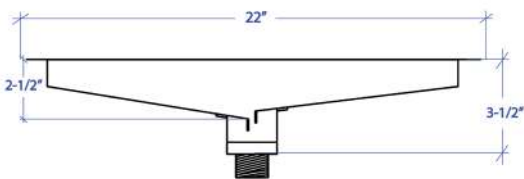

GÜELL MGUB-302RGSB

*ADA compliant

- **FEATURES**
16-gauge type 304 stainless steel
1/4" slotted drain
- **TECHNICAL INFORMATION**
External dimension: 22"Lx15"Wx3.5"D
Basin dimensions: 20"Lx13"Wx2.5"D
- **FINISHES**
Rose Gold PVD Satin Brushed stainless steel
- **INSTALLATION OPTIONS**
Under-mount