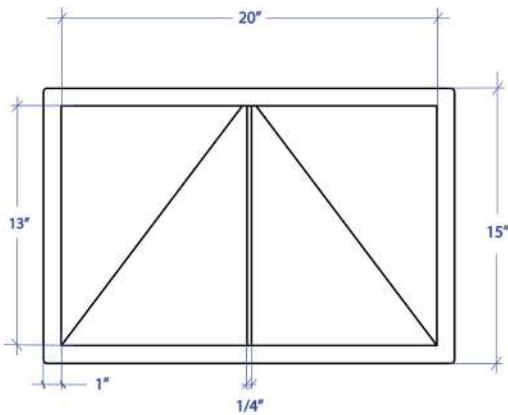

GÜELL MGUB-302RGSB

*ADA compliant

- **FEATURES**
16-gauge type 304 stainless steel
1/4" slotted drain
- **TECHNICAL INFORMATION**
External dimension: 22"Lx15"Wx3.5"D
Basin dimensions: 20"Lx13"Wx2.5"D
- **FINISHES**
Rose Gold PVD Satin Brushed stainless steel
- **INSTALLATION OPTIONS**
Under-mount