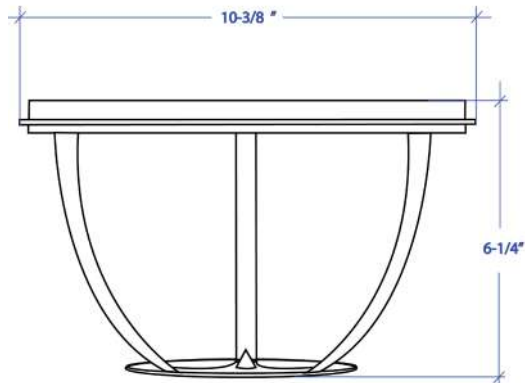

PROJECT INFORMATION			
Project			
Date	/	/	QTY
Specifier			
Contact			
Note