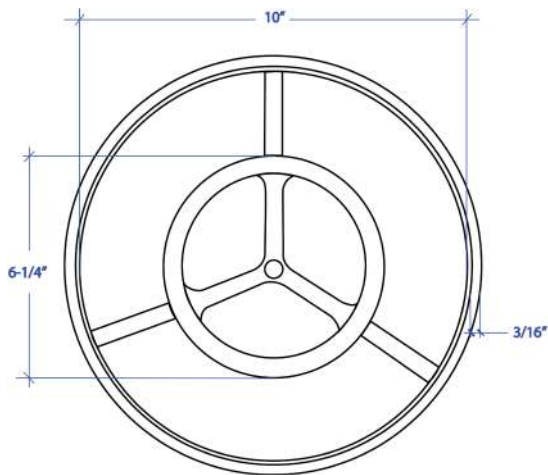

PROJECT INFORMATION			
Project			
Date	/	/	QTY
Specifier			
Contact			
Note