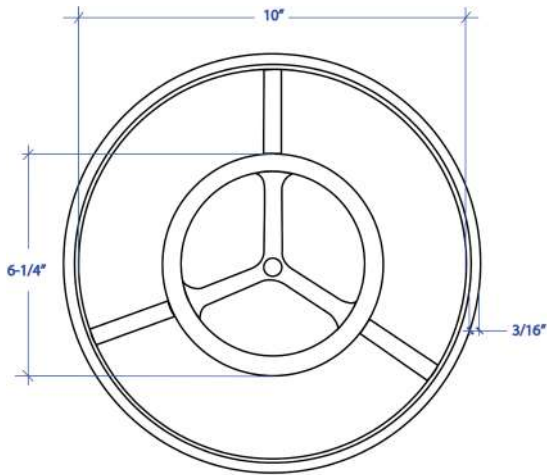

PROJECT INFORMATION			
Project			
Date	/	/	QTY
Specifier			
Contact			
Note