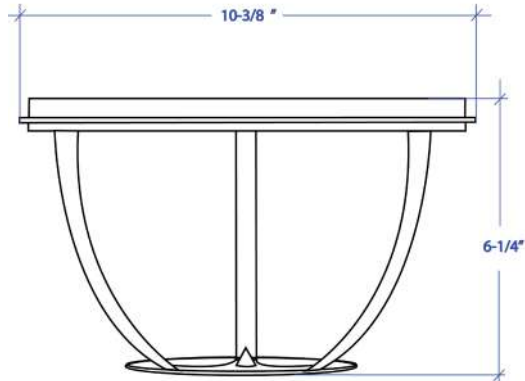

PROJECT INFORMATION			
Project			
Date	/	/	QTY
Specifier			
Contact			
Note