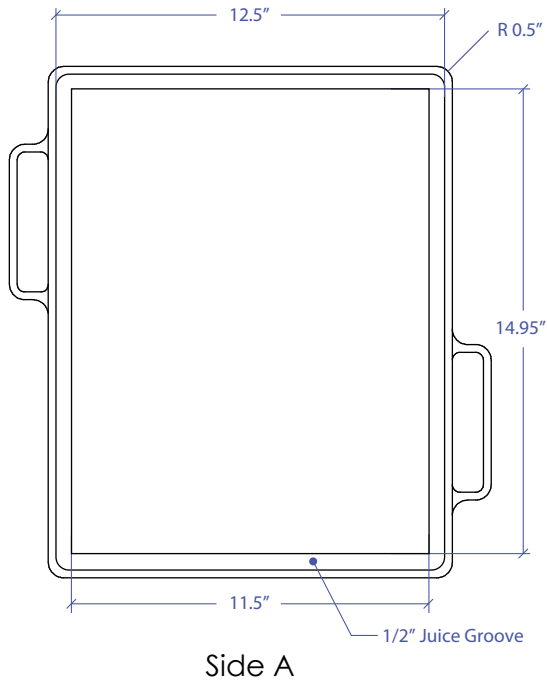

PROJECT INFORMATION			
Project			
Date	/ /	QTY	
Specifier			
Contact			
Note			

ACCESSORIES