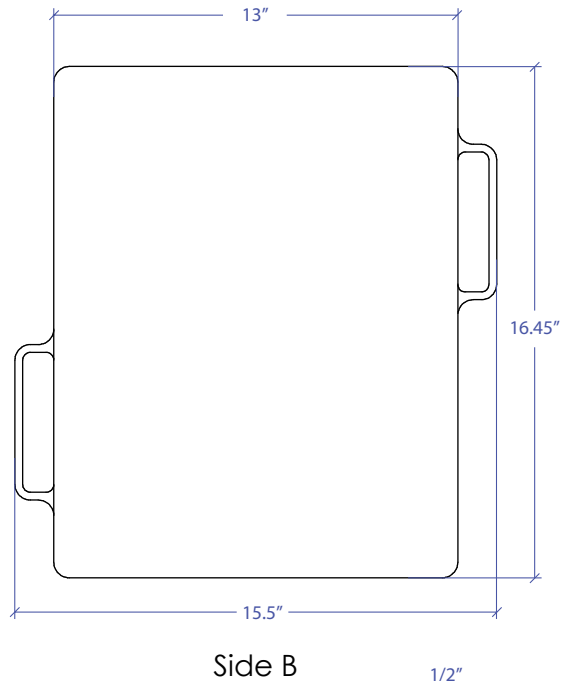

PROJECT INFORMATION			
Project			
Date	/ /	QTY	
Specifier			
Contact			
Note			

ACCESSORIES