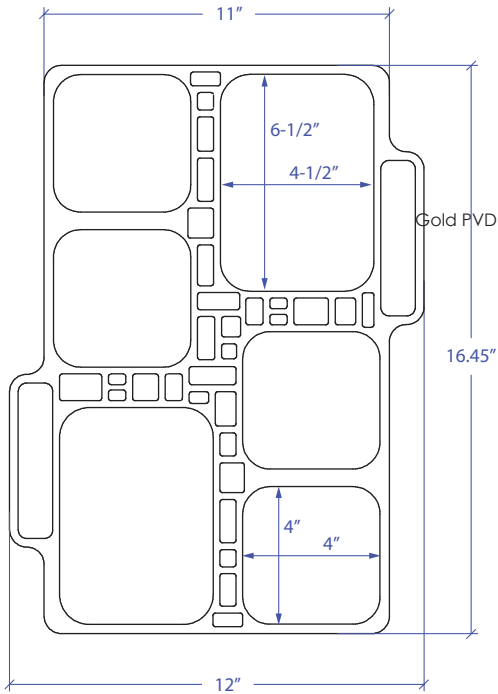

BAIN MARIE MWBMFLW-651GDSB

FEATURES

- 6 x Borosilicate Glass Bowl With Cover
- 1 x Stainless Steel Tray

TECHNICAL INFORMATION

- Tray: Solid 1/4" 304 Stainless Steel
- Glass Bowl: Borosilicate Glass

FINISHES

- Tray: Gold PVD Satin Brushed
- Glass Bowl: Clear

INCLUDED ACCESSORIES

- 4 x 4-3/8" x 4-3/8" x 2" D Borosilicate Glass Bowl
- 2 x 4-7/8" x 6-5/8" x 2.5" D Borosilicate Glass Bowl

PROJECT INFORMATION			
Project			
Date	/ /	QTY	
Specifier			
Contact			
Note			