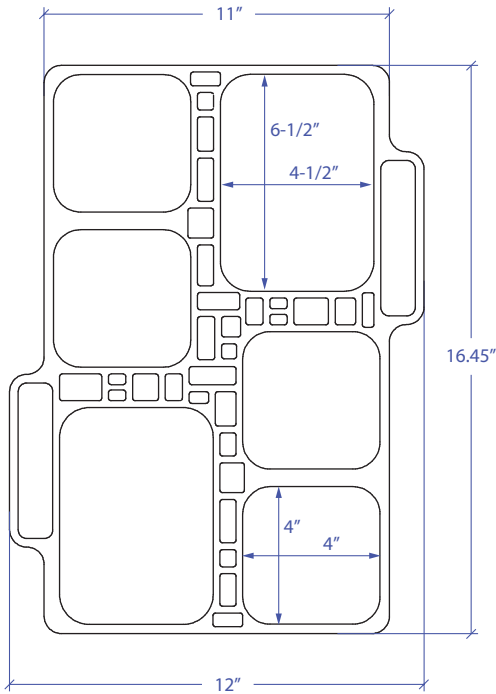

## TECHNICAL INFORMATION

- Tray: Solid 1/4" 304 Stainless Steel
- Glass Bowl: Borosilicate Glass

## INCLUDED ACCESSORIES

- 4 x 4-3/8" x 4-3/8" x 2" D Borosilicate Glass Bowl
- 2 x 4-7/8" x 6-5/8" x 2.5" D Borosilicate Glass Bowl

PROJECT INFORMATION			
Project			
Date	/ /	QTY	
Specifier			
Contact			
Note			