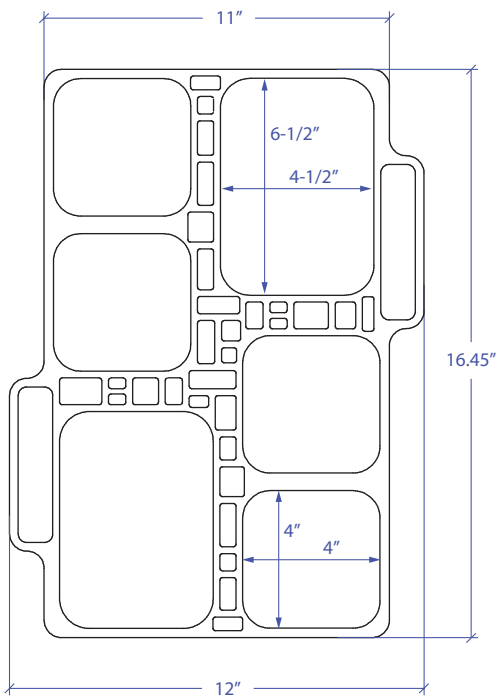

BAIN MARIE MWBMFLW-651SB

FEATURES

- 6 x Borosilicate Glass Bowl With Cover
- 1 x Stainless Steel Tray

TECHNICAL INFORMATION

- Tray: Solid 1/4" 304 Stainless Steel
- Glass Bowl: Borosilicate Glass

FINISHES

- Tray: Satin Brushed
- Glass Bowl: Clear

INCLUDED ACCESSORIES

- 4 x 4-3/8" x 4-3/8" x 2" D Borosilicate Glass Bowl
- 2 x 4-7/8" x 6-5/8" x 2.5" D Borosilicate Glass Bowl

PROJECT INFORMATION			
Project			
Date	/ /	QTY	
Specifier			
Contact			
Note			