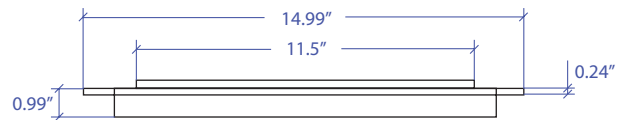

CUTTING BOARD MWCB-651GPBB

FEATURES

- Stainless Steel Construction
- Removable Cutting Board

TECHNICAL INFORMATION

- Dimension: 16.44" L x 14.99" W
- Thickness: 0.24"
- Corner: 0.5" Round

FINISHES

- Graphite PVD Satin Brushed Stainless Steel
- Natural Bamboo