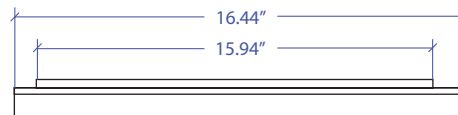

CUTTING BOARD MWCB-651GPBB

FEATURES

- Stainless Steel Construction
- Removable Cutting Board

TECHNICAL INFORMATION

- Dimension: 16.44" L x 14.99" W
- Thickness: 0.24"
- Corner: 0.5" Round

FINISHES

- Graphite PVD Satin Brushed Stainless Steel
- Natural Bamboo