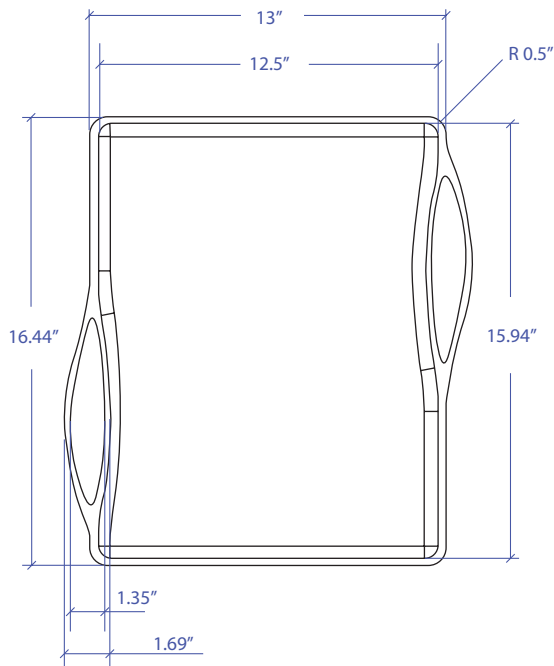

CUTTING BOARD MWCB-651GPBB

FEATURES

- Stainless Steel Construction
- Removable Cutting Board

TECHNICAL INFORMATION

- Dimension: 16.44" L x 14.99" W
- Thickness: 0.24"
- Corner: 0.5" Round

FINISHES

- Graphite PVD Satin Brushed Stainless Steel
- Natural Bamboo