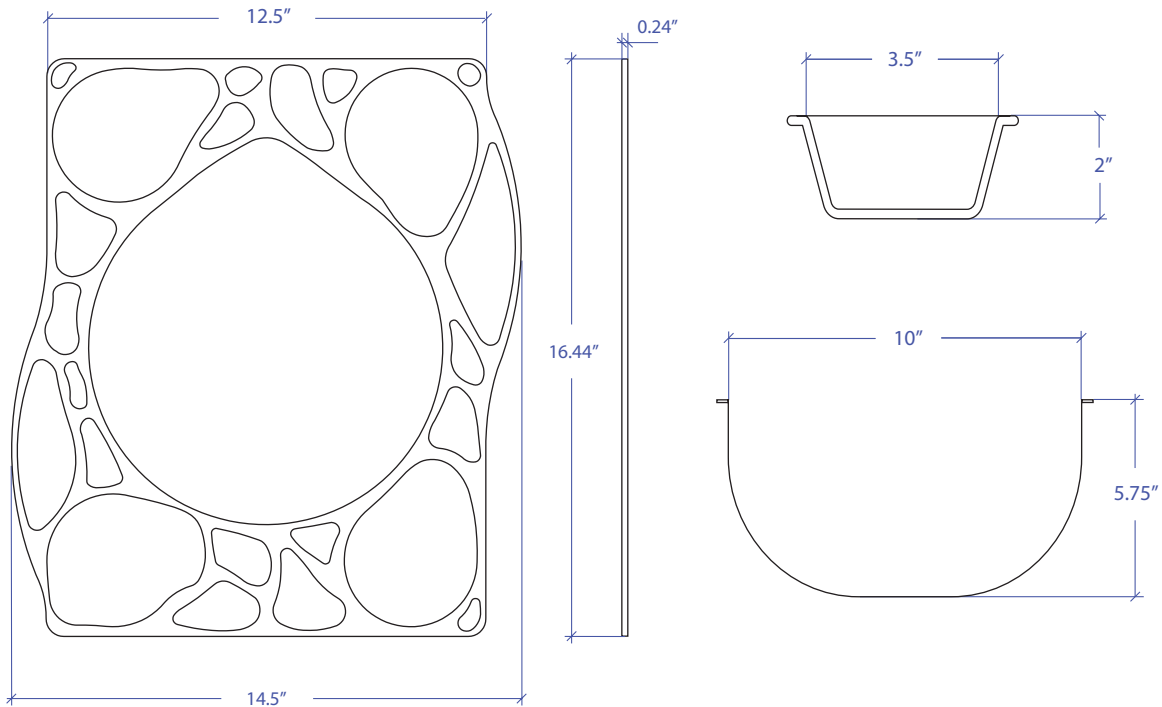

SALAD MIXER MWSM-651GDSB

FEATURES

- 4 x 3.5" Borosilicate Glass Bowl With Cover
- 1 x 10" Stainless Steel Mixing Bowl
- 1 x Stainless Steel Tray

TECHNICAL INFORMATION

- Tray: 0.24" 304 Stainless Steel Construction
- Glass Bowl: Borosilicate Glass
- Mixing Bowl: 304 Stainless Steel

FINISHES

- Tray: Gold PVD Satin Brushed
- Glass Bowl: Clear
- Mixing Bowl: Polished

PROJECT INFORMATION			
Project			
Date	/ /	QTY	
Specifier			
Contact			
Note			

ACCESSORIES