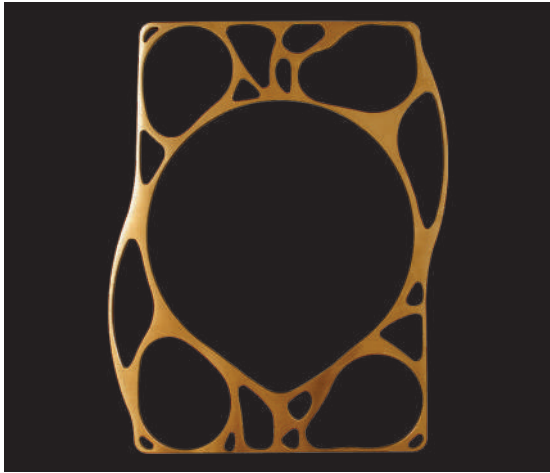

SALAD MIXER MWSM-651GDSB

FEATURES

- 4 x 3.5" Borosilicate Glass Bowl With Cover
- 1 x 10" Stainless Steel Mixing Bowl
- 1 x Stainless Steel Tray

TECHNICAL INFORMATION

- Tray: 0.24" 304 Stainless Steel Construction
- Glass Bowl: Borosilicate Glass
- Mixing Bowl: 304 Stainless Steel

FINISHES

- Tray: Gold PVD Satin Brushed
- Glass Bowl: Clear
- Mixing Bowl: Polished

PROJECT INFORMATION			
Project			
Date	/ /	QTY	
Specifier			
Contact			
Note			

ACCESSORIES