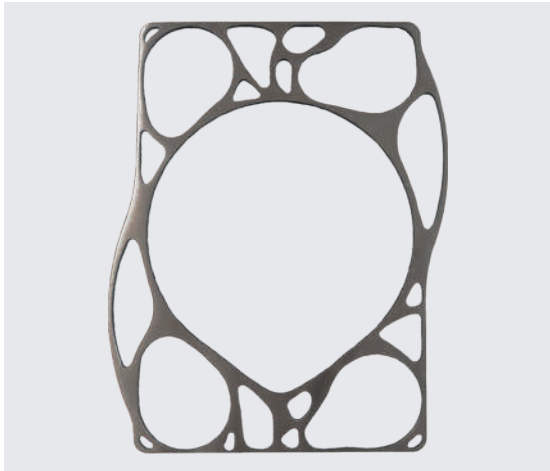

# SALAD MIXER MWSM-651GPSB

## FEATURES

- 4 x 3.5" Borosilicate Glass Bowl With Cover
- 1 x 10" Stainless Steel Mixing Bowl
- 1 x Stainless Steel Tray

## TECHNICAL INFORMATION

- Tray: 0.24" 304 Stainless Steel Construction
- Glass Bowl: Borosilicate Glass
- Mixing Bowl: 304 Stainless Steel

## FINISHES

- Tray: Graphite PVD Satin Brushed
- Glass Bowl: Clear
- Mixing Bowl: Polished

PROJECT INFORMATION			
Project			
Date	/ /	QTY	
Specifier			
Contact			
Note			

ACCESSORIES