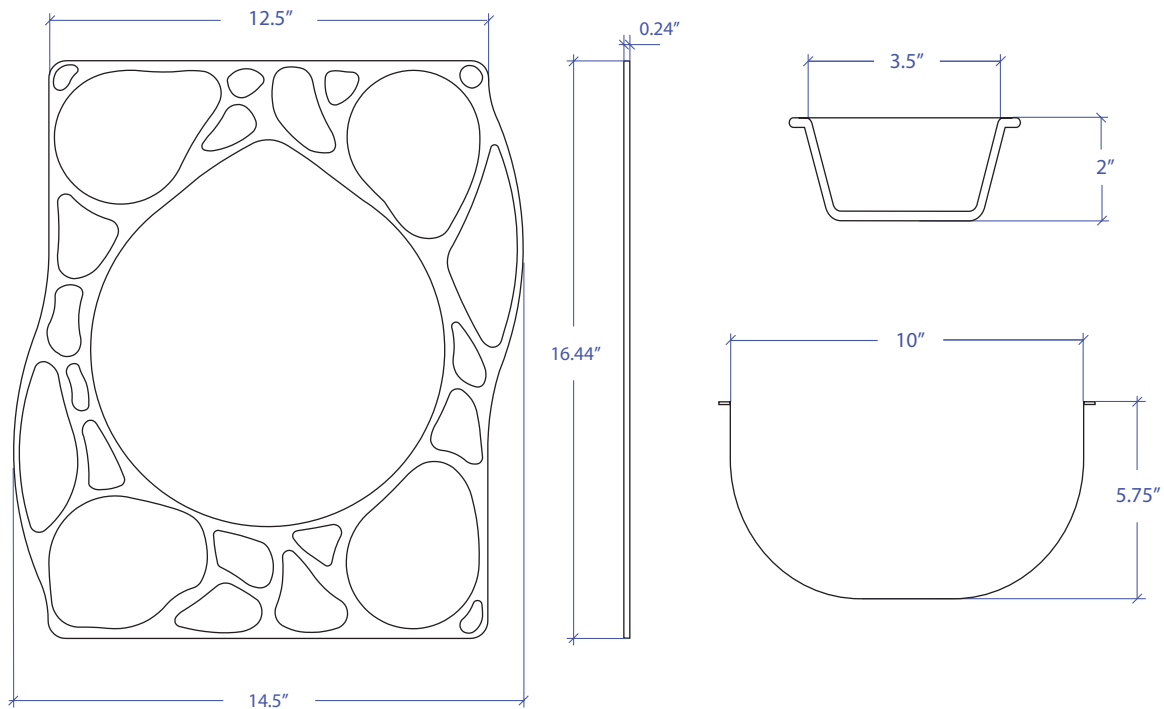

PROJECT INFORMATION			
Project			
Date	/ /	QTY	
Specifier			
Contact			
Note			

ACCESSORIES