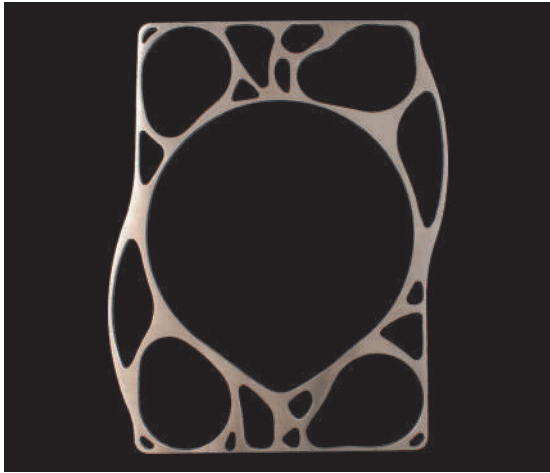

SALAD MIXER MWSM-651SB

FEATURES

- 4 x 3.5" Borosilicate Glass Bowl With Cover
- 1 x 10" Stainless Steel Mixing Bowl
- 1 x Stainless Steel Tray

TECHNICAL INFORMATION

- Tray: 0.24" 304 Stainless Steel Construction
- Glass Bowl: Borosilicate Glass
- Mixing Bowl: 304 Stainless Steel

FINISHES

- Tray: Satin Brushed
- Glass Bowl: Clear
- Mixing Bowl: Polished

PROJECT INFORMATION			
Project			
Date	/ /	QTY	
Specifier			
Contact			
Note			

ACCESSORIES