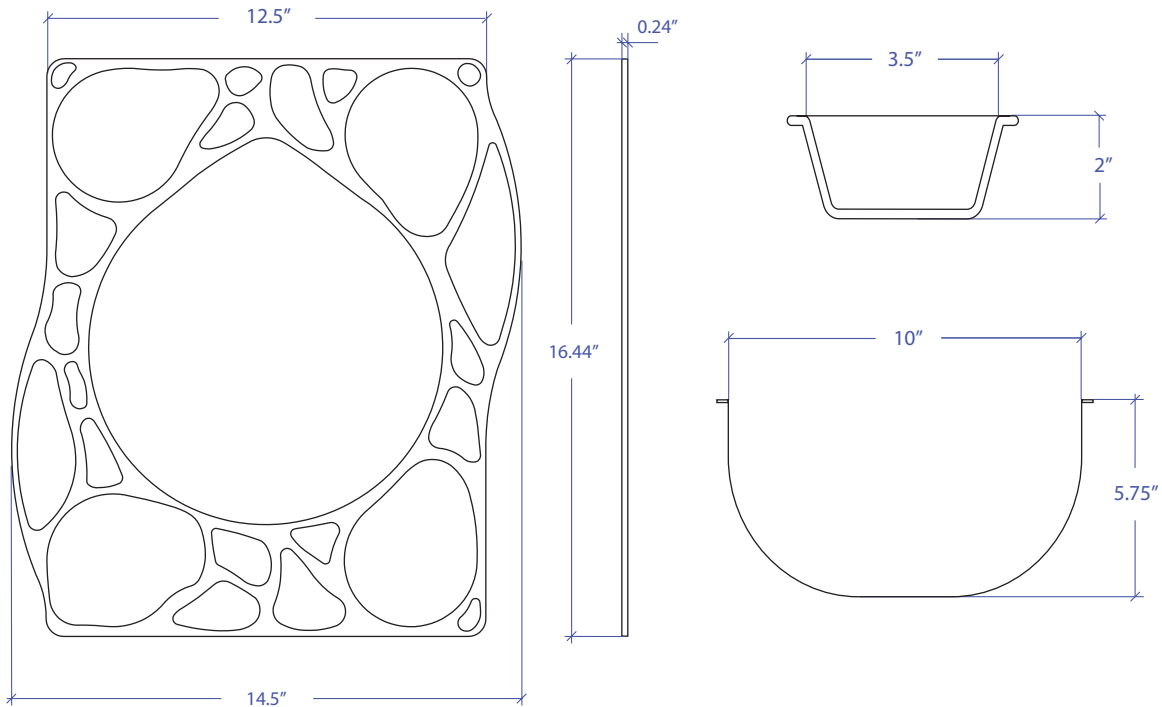

SALAD MIXER MWSM-651SB

FEATURES

- 4 x 3.5" Borosilicate Glass Bowl With Cover
- 1 x 10" Stainless Steel Mixing Bowl
- 1 x Stainless Steel Tray

TECHNICAL INFORMATION

- Tray: 0.24" 304 Stainless Steel Construction
- Glass Bowl: Borosilicate Glass
- Mixing Bowl: 304 Stainless Steel

FINISHES

- Tray: Satin Brushed
- Glass Bowl: Clear
- Mixing Bowl: Polished

PROJECT INFORMATION			
Project			
Date	/ /	QTY	
Specifier			
Contact			
Note			

ACCESSORIES