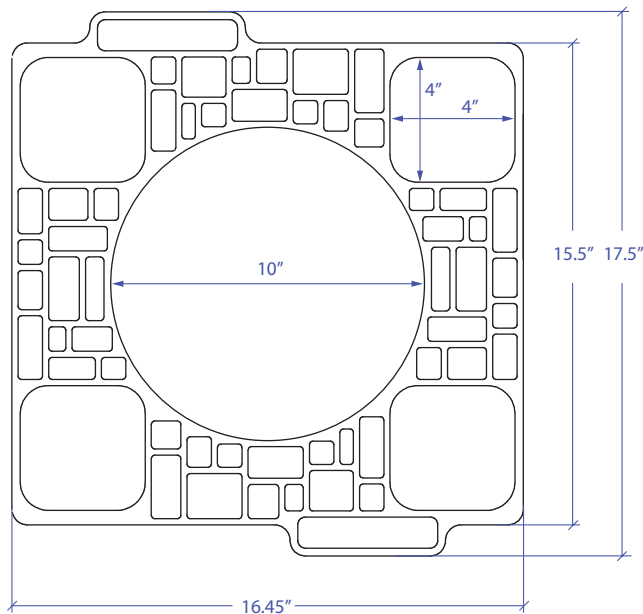

## TECHNICAL INFORMATION

- Tray: Solid 1/4" 304 Stainless Steel
- Glass Bowl: Borosilicate Glass

## INCLUDED ACCESSORIES

- 4 x 4-3/8" x 4-3/8" x 2" D Borosilicate Glass Bowl
- 1 x 10-1/2" x 4-1/4" D Borosilicate Glass Mixing Bowl

PROJECT INFORMATION			
Project			
Date	/ /	QTY	
Specifier			
Contact			
Note			