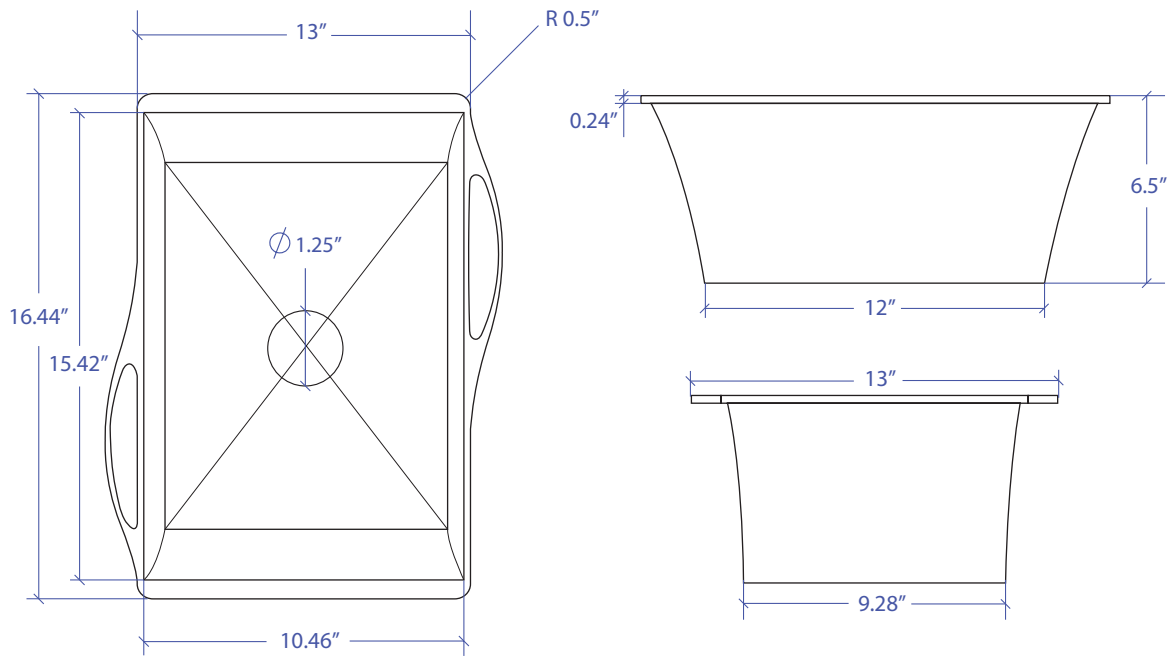

PROJECT INFORMATION			
Project			
Date	/ /	QTY	
Specifier			
Contact			
Note