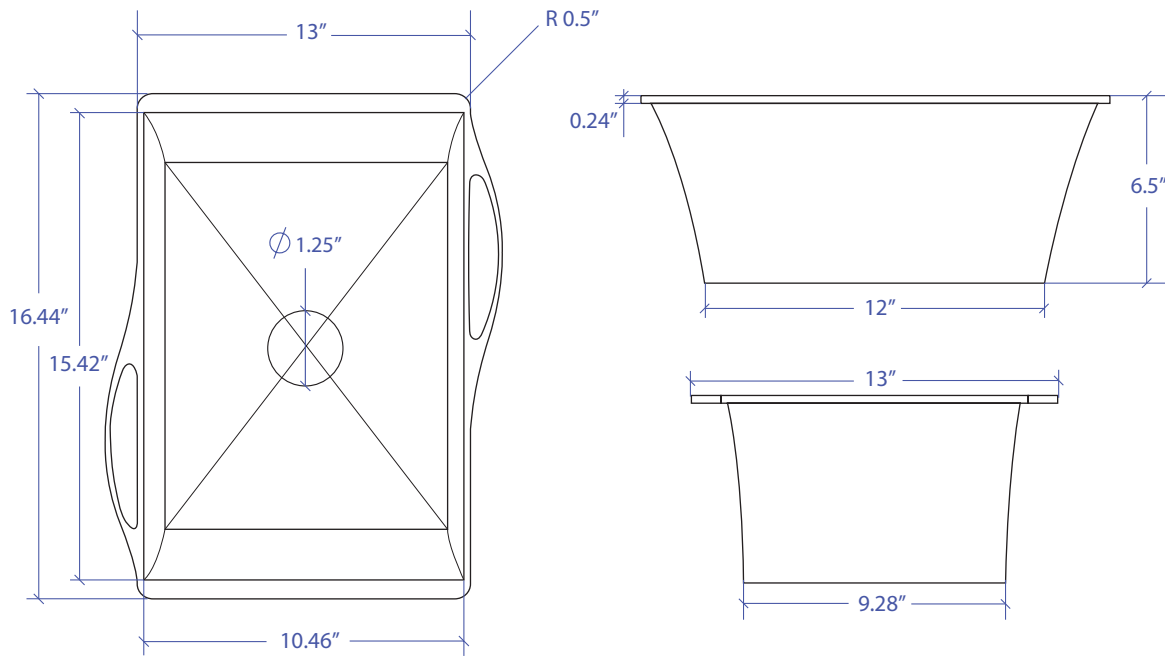

PROJECT INFORMATION			
Project			
Date	/ /	QTY	
Specifier			
Contact			
Note