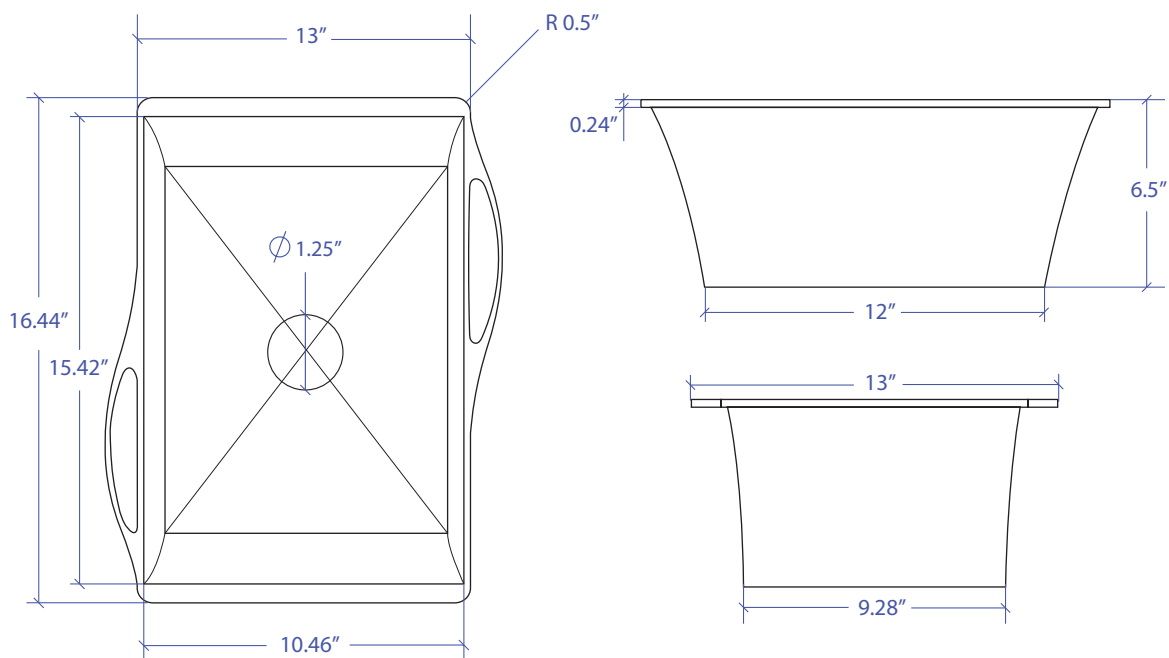

PROJECT INFORMATION			
Project			
Date	/ /	QTY	
Specifier			
Contact			
Note