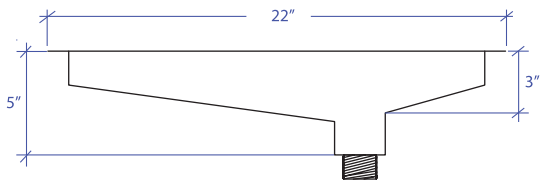

PROJECT INFORMATION

Project			
Date	/ /	QTY	
Specifier			
Contact			
Note