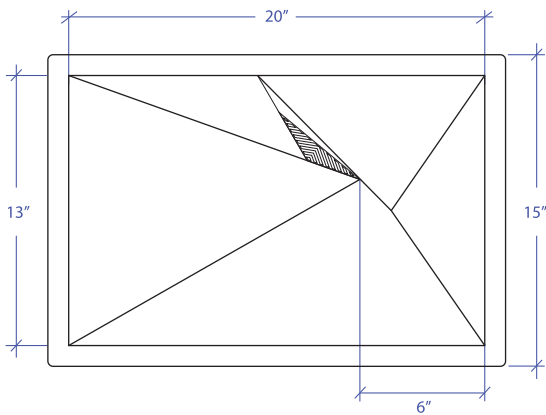

PROJECT INFORMATION

Project			
Date	/ /	QTY	
Specifier			
Contact			
Note